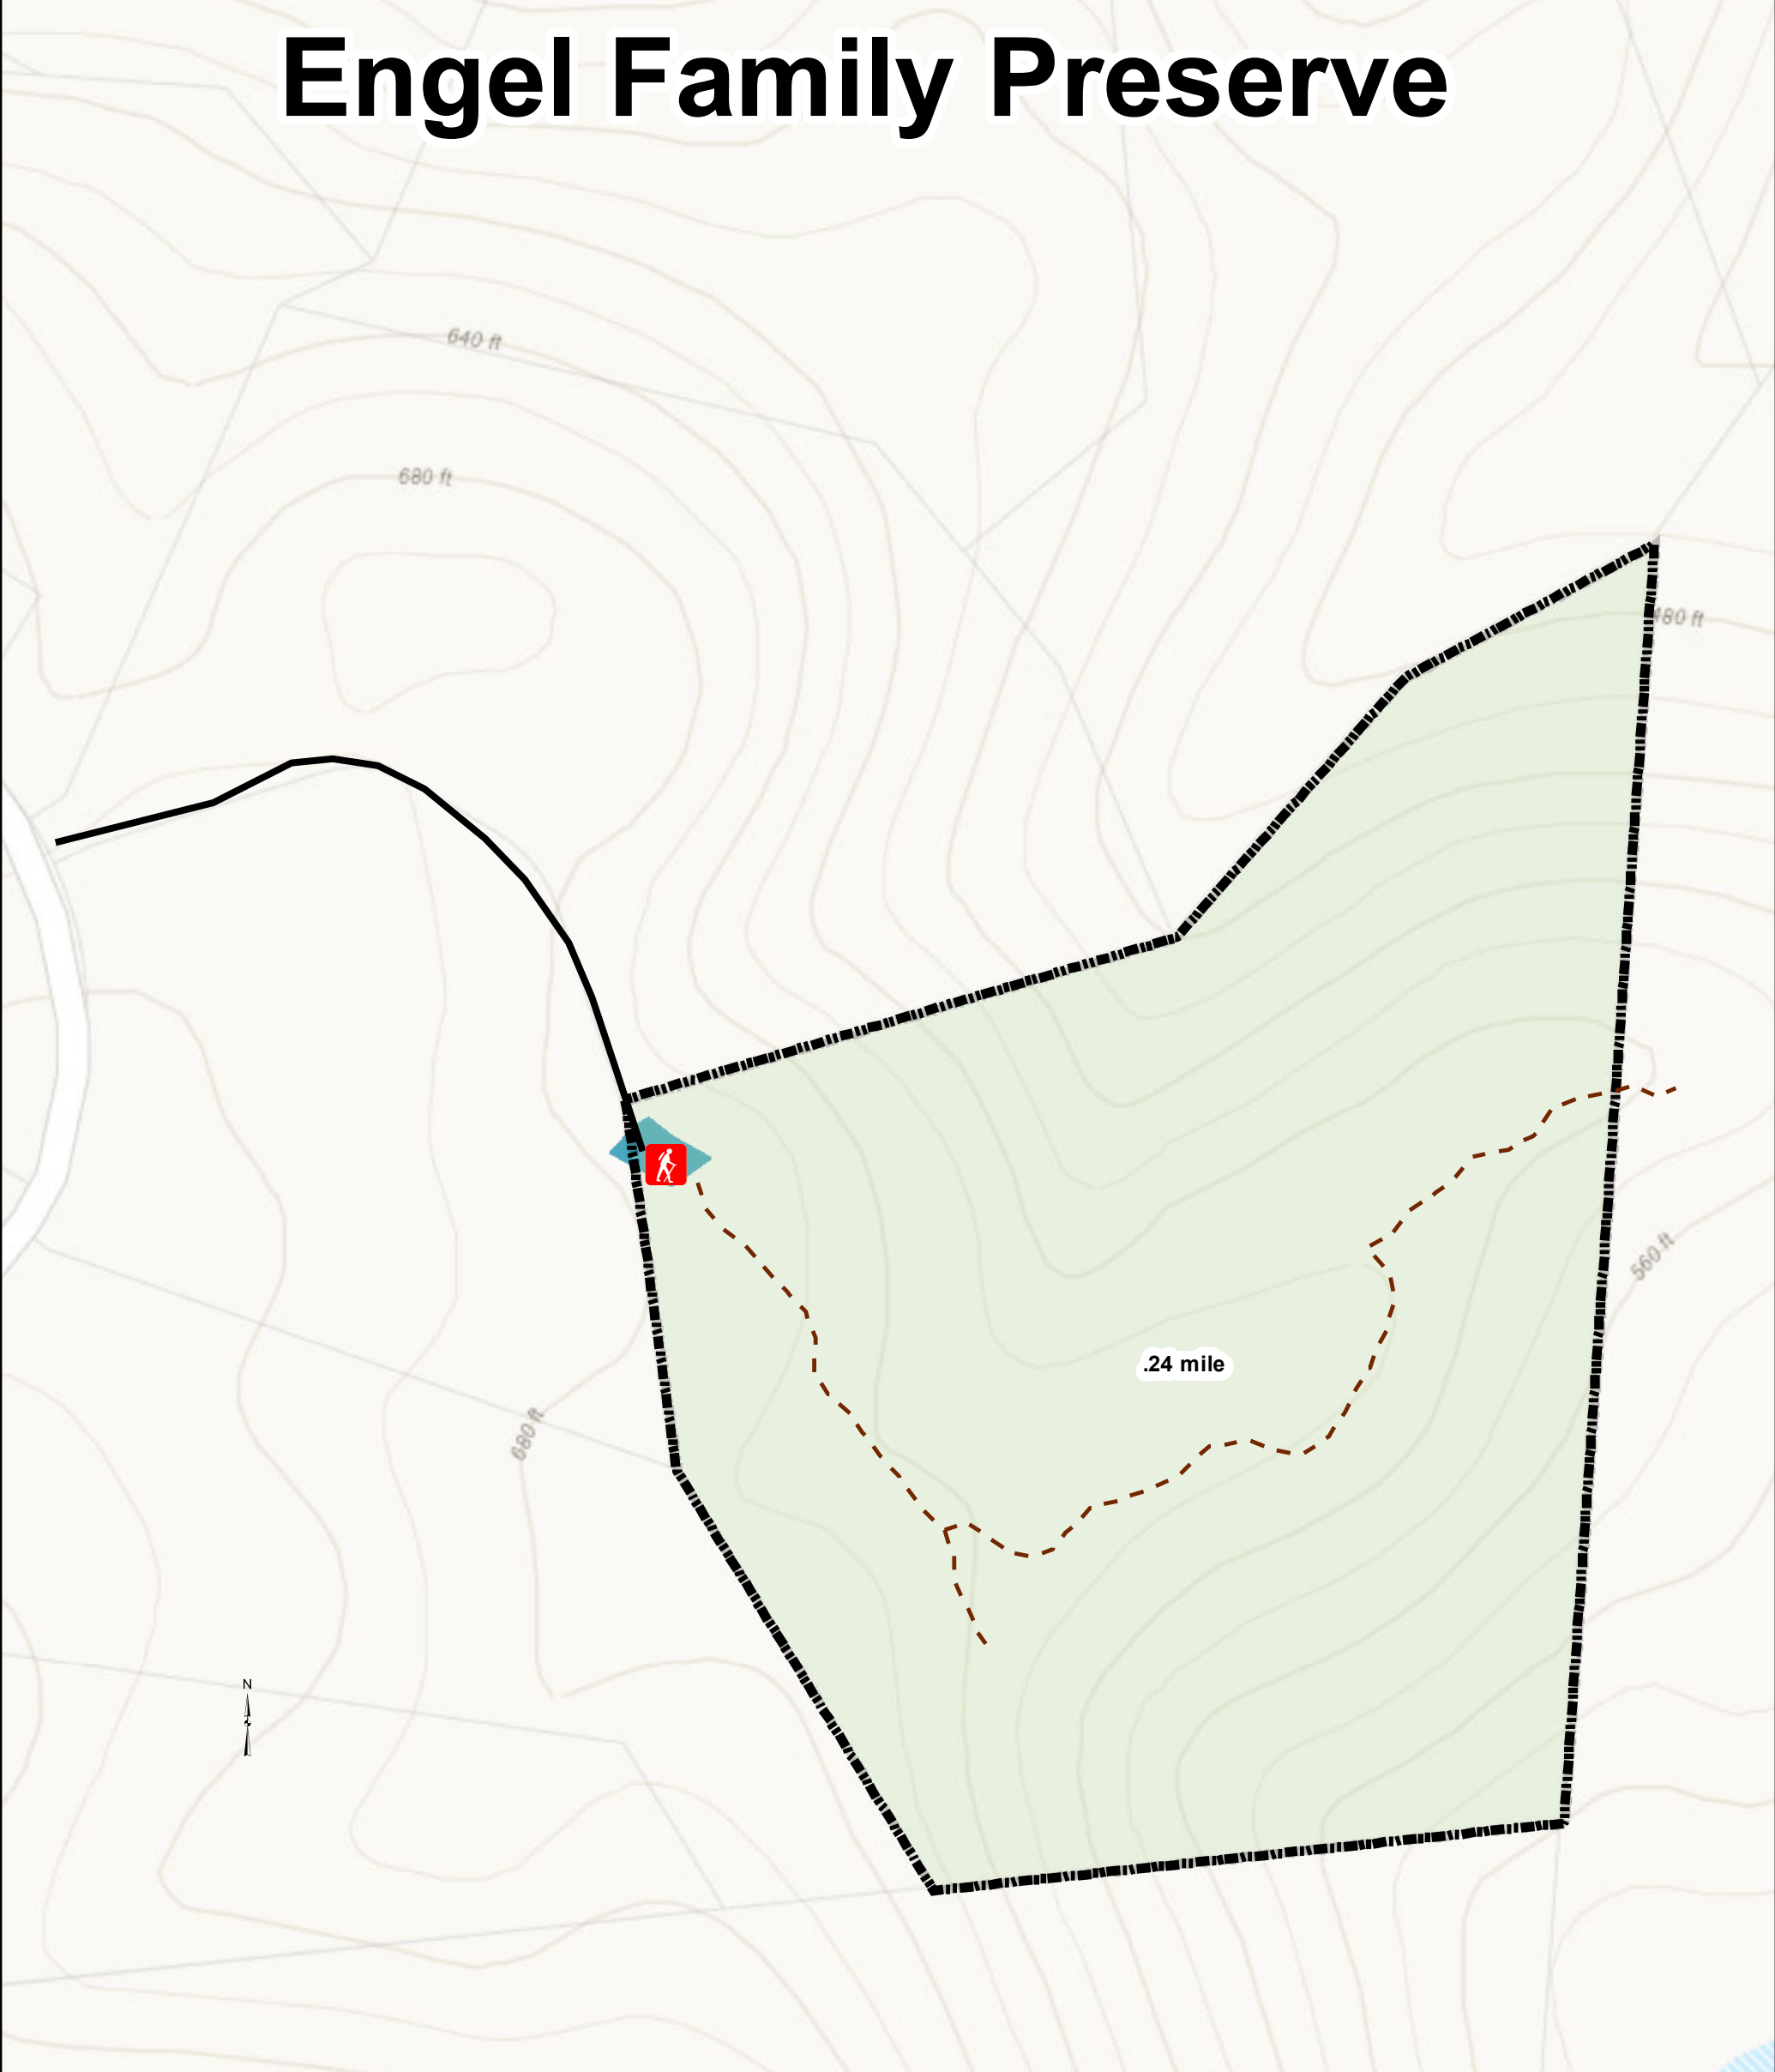

Engel Family Preserve

Engel Family Preserve Facts
Acquired: 1997
Acreage: 10.37
Trail Length: 0.5 mile
Habitat Types: Grassland & Riparian Woodland

Sources: Esri, HERE, Garmin, Intermap, increment P Corp., GEBCO, USGS, FAO, NPS, NRCAN, GeoBase, IGN, Kadaster NL, Ordnance Survey, Esri Japan, METI, Esri China (Hong Kong), swisstopo, © OpenStreetMap contributors, and the GIS User Community

- Legend**
- Trailhead
 - Parking
 - Trails
 - Engel Family Preserve
 - Access Road